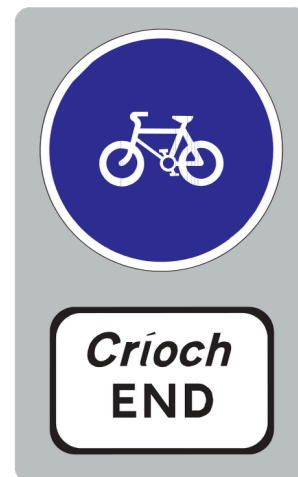

Road Signs

Stop sign

Yield right of way

Géill slí

School warden sign

No left turn

No entry

No right turn

No parking

Keep left

Turn left

Turn right

Straight ahead only

Parking permitted

Speed limit

End of speed limit

Cycle track ahead

End of cycle track

Pedestrianised street.
Traffic prohibited

With-flow bus lane

Advance sign for
with-flow bus lane

Shared cycle/
pedestrian track

Keep left

Keep right

Pass either side

Turn left ahead

Road Signs

Dangerous corner ahead

Dangerous bend ahead

Series of dangerous corners ahead

Series of dangerous bends ahead

Junctions ahead with roads of less importance (the latter being indicated by arms of lesser width)