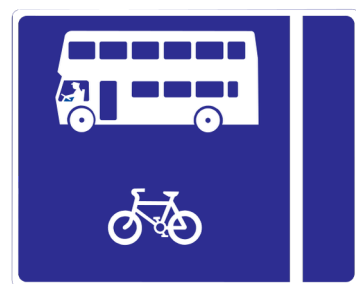

Road Signs

Stop sign

Yield right of way

Géill slí

School warden sign

No left turn

No entry

No right turn

No parking

Keep left

Turn left

Turn right

Straight ahead only

Parking permitted

Speed limit

End of speed limit

Cycle track ahead

End of cycle track

Pedestrianised street.
Traffic prohibited

With-flow bus lane

Advance sign for
with-flow bus lane

Shared cycle/
pedestrian track

Keep left

Keep right